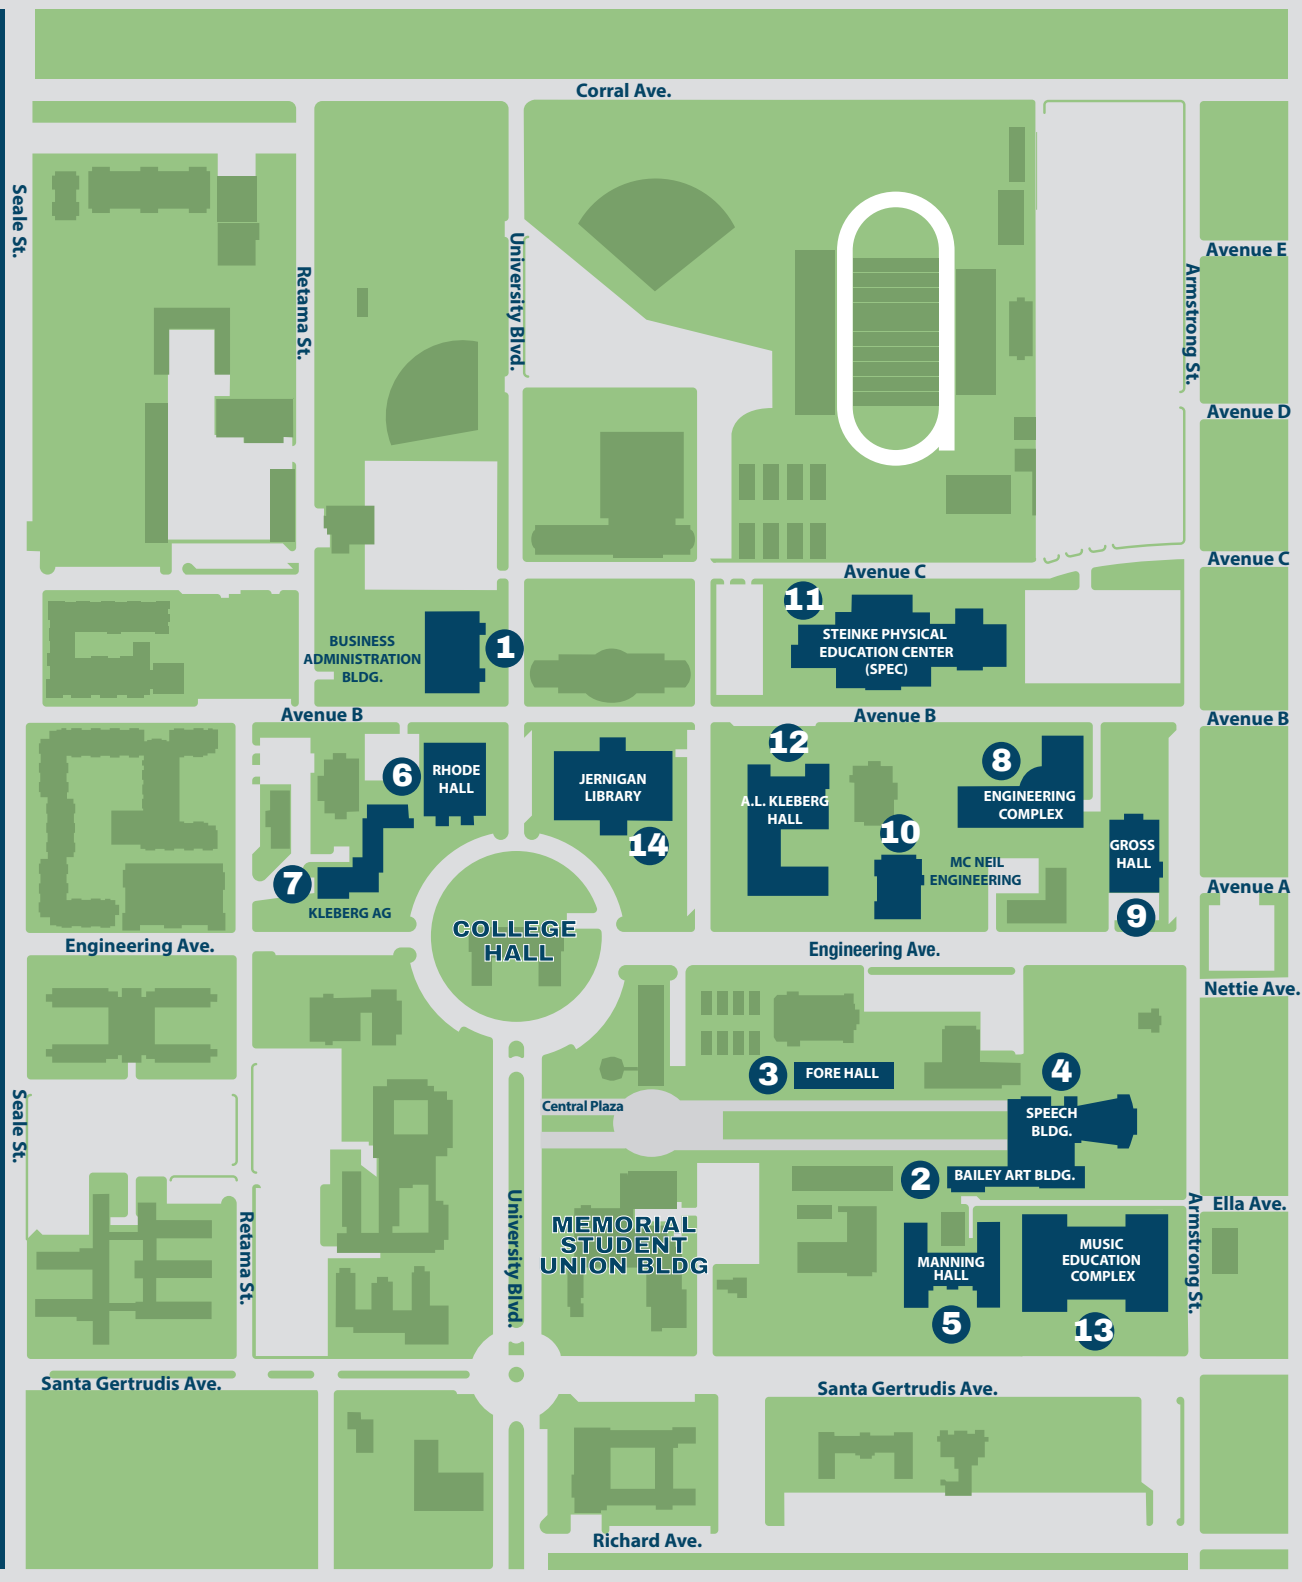

Computer Labs

- 1 Business Administration - RM 107
- 2 Bailey Art Bldg. - RM 189
- 3 Fore Hall - RM 111 & 112
- 4 Speech Bldg. - RM 172
- 5 Manning Hall - RM 127 & 212
- 6 Rhode Hall - RM 243
- 7 Kleberg AG
- 8 Engineering Complex - RM 103,104, 106, 218, 275 & 240
- 9 Gross Hall - RM 108 & 109
- 10 McNeil Engineering - RM 308
- 11 Steinke Physical Education Center RM 124A
- 12 A.L. Kleberg Hall - RM 121
- 13 Music Education Complex RM 157
- 14 Jernigan Library

TEXAS A&M
UNIVERSITY
KINGSVILLE®