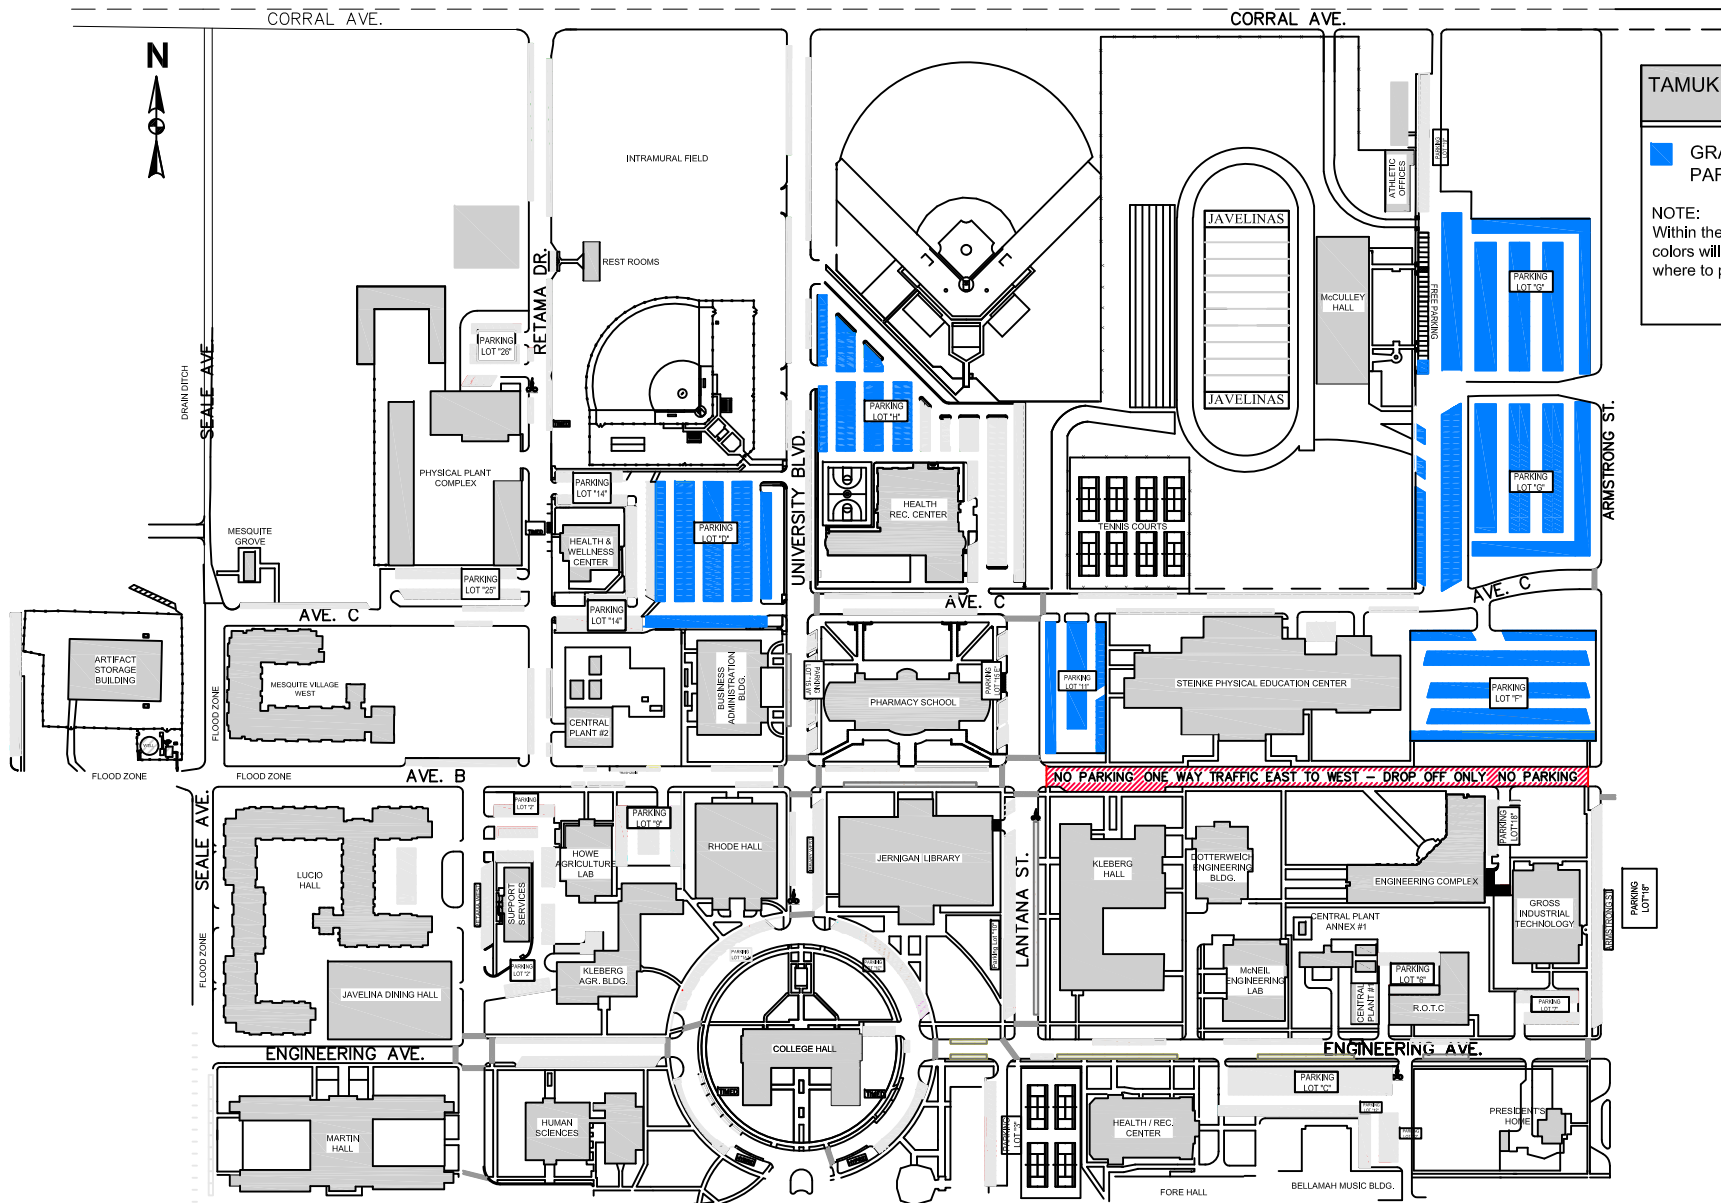

Campus Graduation Parking Map

TAMUK PARKING SPACES LEGEND

 GRADUATION SHUTTLE PARKING

NOTE:
Within the map, the following colors will be used to designate where to park on graduation day

DRAIN DITCH
SCALE AVE.

FLOOD ZONE
SCALE AVE.

NO PARKING ONE WAY TRAFFIC EAST TO WEST - DROP OFF ONLY NO PARKING