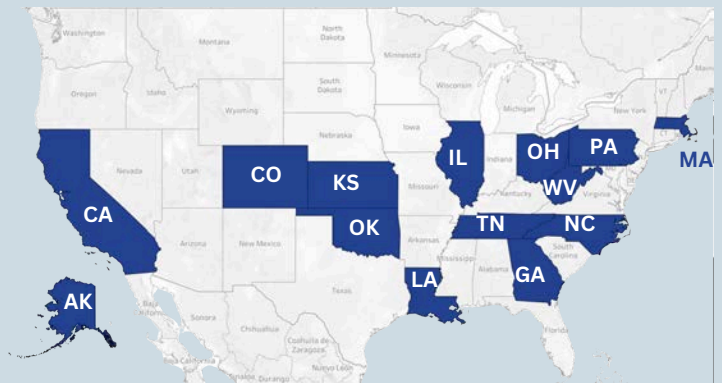

Other : (Unknown, Two or More Races, Native Hawaiian and Asian)

Residence of Origin

In State

Top 5 Counties

Out of State

15 Graduates from 14 states

Foreign

Top 5 Countries

FALL 2023 GRADUATION PROFILE

BACHELORS

MASTERS & DOCTORAL

Graduates by Level & First Time Status

322 Graduates

138 Graduates

Degrees by Colleges

323 Degrees