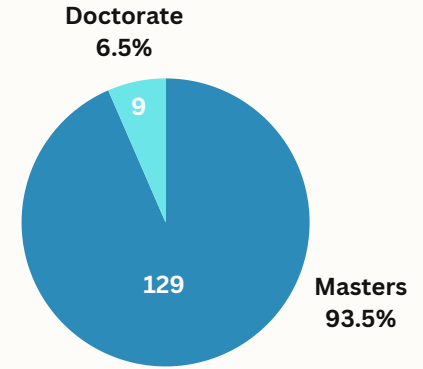

Other : (Unknown, Two or More Races, Native Hawaiian and Asian)

Residence of Origin

In State

Top 5 Counties

Out of State

15 Graduates from 14 states

Foreign

Top 5 Countries

FALL 2023 GRADUATION PROFILE

BACHELORS

MASTERS & DOCTORAL

Graduates by Level & First Time Status

322 Graduates

138 Graduates

Degrees by Colleges

323 Degrees

138 Degrees

Top 5 Programs

Gender

Age Distribution

FALL 2023 GRADUATION PROFILE

BACHELORS

MASTERS & DOCTORAL

Graduates by Ethnicity