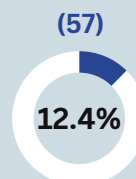

FALL 2023 GRADUATION PROFILE

461 DEGREES

Degrees by Academic Level

Degrees by Colleges

Graduates by Gender

Gender by College

460 GRADUATES

Graduates by Ethnicity

Other : (Unknown, Two or More Races, Native Hawaiian and Asian)

Residence of Origin

In State

Top 5 Counties

Out of State

15 Graduates from 14 states

Foreign

Top 5 Countries

FALL 2023 GRADUATION PROFILE

BACHELORS

MASTERS & DOCTORAL

Graduates by Level & First Time Status

322 Graduates

138 Graduates

Degrees by Colleges

323 Degrees