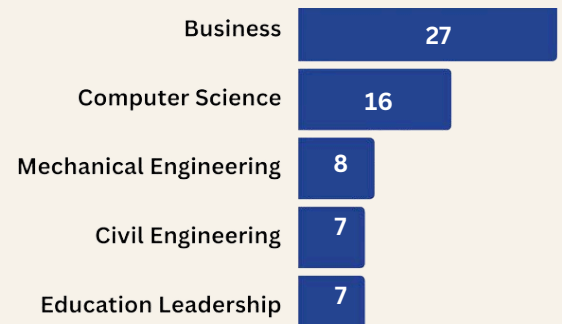

FALL 2023 GRADUATION PROFILE

BACHELORS

MASTERS & DOCTORAL

Graduates by Level & First Time Status

322 Graduates

138 Graduates

Degrees by Colleges

323 Degrees

138 Degrees

Top 5 Programs

Gender

Age Distribution

FALL 2023 GRADUATION PROFILE

BACHELORS

MASTERS & DOCTORAL

Graduates by Ethnicity