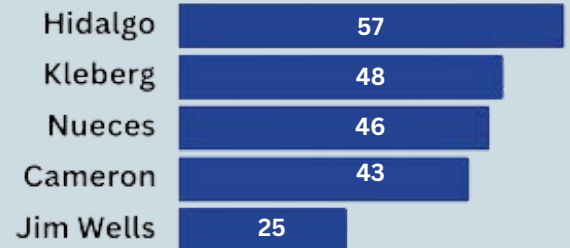

FALL 2023 GRADUATION PROFILE

461 DEGREES

Degrees by Academic Level

Degrees by Colleges

Graduates by Gender

Gender by College

460 GRADUATES

Graduates by Ethnicity

Other : (Unknown, Two or More Races, Native Hawaiian and Asian)

Residence of Origin

In State

Top 5 Counties

Out of State

15 Graduates from 14 states

Foreign

Top 5 Countries