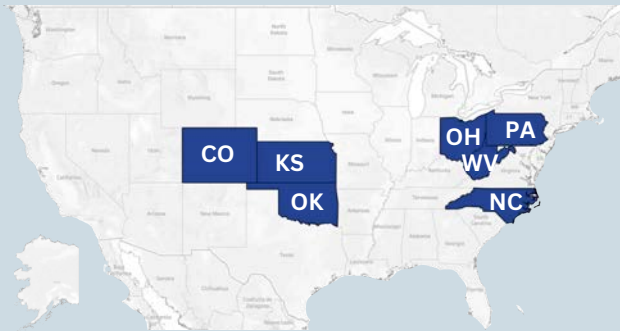

Residence of Origin