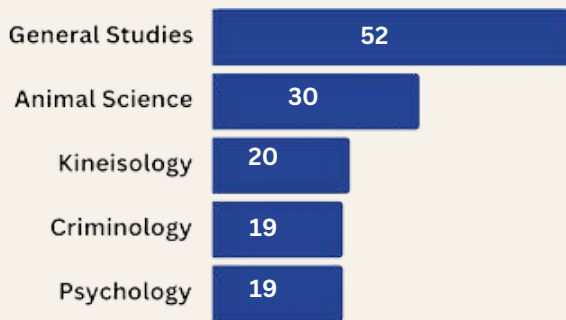

Other : (Unknown, Two or More Races, Native Hawaiian and Asian)

Residence of Origin

In State

Top 5 Counties

Out of State

15 Graduates from 14 states

Foreign

Top 5 Countries

FALL 2023 GRADUATION PROFILE

BACHELORS

MASTERS & DOCTORAL

Graduates by Level & First Time Status

322 Graduates

138 Graduates

Degrees by Colleges

323 Degrees

138 Degrees

Top 5 Programs

Gender

Age Distribution

FALL 2023 GRADUATION PROFILE

BACHELORS

MASTERS & DOCTORAL

Graduates by Ethnicity