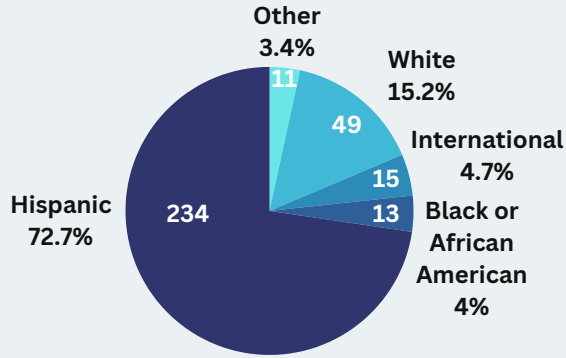

FALL 2023 GRADUATION PROFILE

BACHELORS

MASTERS & DOCTORAL

Graduates by Level & First Time Status

322 Graduates

138 Graduates

Degrees by Colleges

323 Degrees

138 Degrees

Top 5 Programs

Gender

Age Distribution

FALL 2023 GRADUATION PROFILE

BACHELORS

MASTERS & DOCTORAL

Graduates by Ethnicity

Other : (Unknown, Two or More Races, Native Hawaiian and Asian)

Other : (Unknown, Two or More Races, Native Hawaiian and Asian)

Residence of Origin