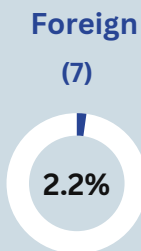

Residence of Origin