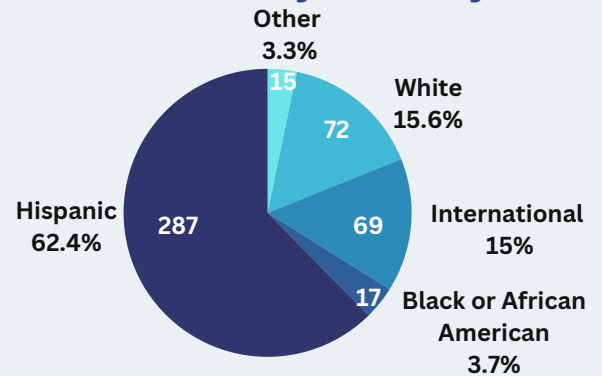

FALL 2023 GRADUATION PROFILE

461 DEGREES

Degrees by Academic Level

Degrees by Colleges

Graduates by Gender

Gender by College

460 GRADUATES

Graduates by Ethnicity

Other : (Unknown, Two or More Races, Native Hawaiian and Asian)

Residence of Origin

In State

Top 5 Counties

Out of State

15 Graduates from 14 states

Foreign

Top 5 Countries