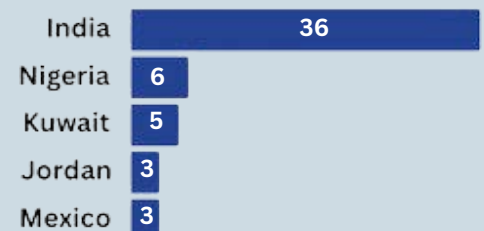

Other : (Unknown, Two or More Races, Native Hawaiian and Asian)

Residence of Origin

In State

Top 5 Counties

Out of State

15 Graduates from 14 states

Foreign

Top 5 Countries

FALL 2023 GRADUATION PROFILE

BACHELORS

MASTERS & DOCTORAL

Graduates by Level & First Time Status

322 Graduates

138 Graduates

Degrees by Colleges

323 Degrees