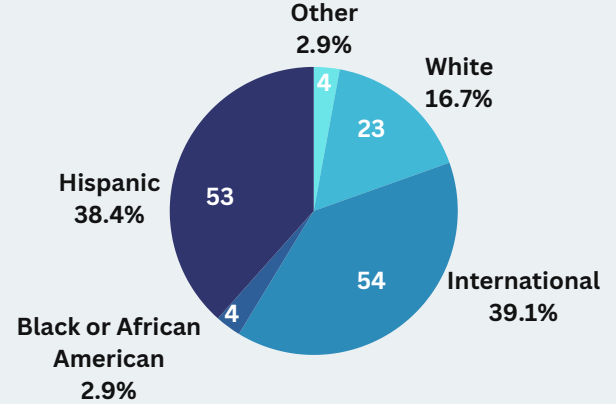

FALL 2023 GRADUATION PROFILE

BACHELORS

MASTERS & DOCTORAL

Graduates by Level & First Time Status

322 Graduates

138 Graduates

Degrees by Colleges

323 Degrees

138 Degrees

Top 5 Programs

Gender

Age Distribution

FALL 2023 GRADUATION PROFILE

BACHELORS

MASTERS & DOCTORAL

Graduates by Ethnicity

Other : (Unknown, Two or More Races, Native Hawaiian and Asian)

Other : (Unknown, Two or More Races, Native Hawaiian and Asian)

Residence of Origin