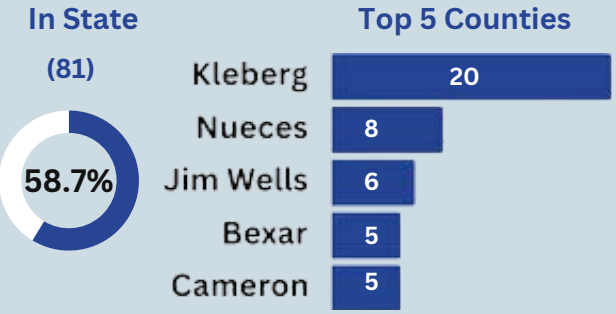

138 Degrees

Top 5 Programs

Gender

Age Distribution

FALL 2023 GRADUATION PROFILE

BACHELORS

MASTERS & DOCTORAL

Graduates by Ethnicity

Other : (Unknown, Two or More Races, Native Hawaiian and Asian)

Other : (Unknown, Two or More Races, Native Hawaiian and Asian)

Residence of Origin