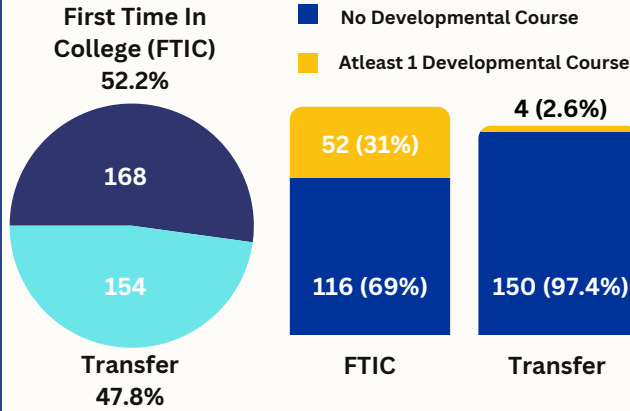

FALL 2023 GRADUATION PROFILE

BACHELORS

MASTERS & DOCTORAL

Graduates by Level & First Time Status

322 Graduates

138 Graduates

Degrees by Colleges

323 Degrees

138 Degrees

Top 5 Programs

Gender

Age Distribution

FALL 2023 GRADUATION PROFILE

BACHELORS

MASTERS & DOCTORAL

Graduates by Ethnicity