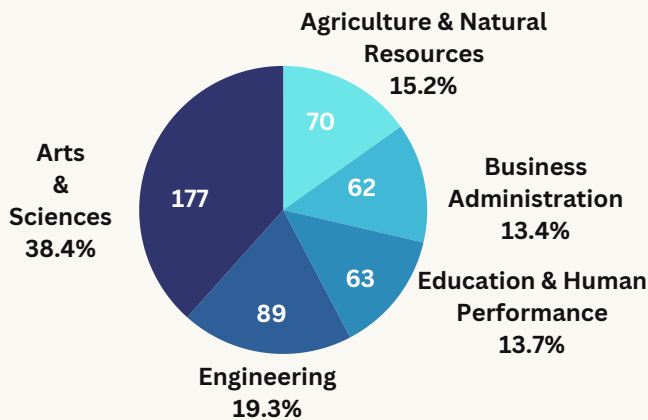

FALL 2023 GRADUATION PROFILE

461 DEGREES

Degrees by Academic Level

Degrees by Colleges

Graduates by Gender

Gender by College

460 GRADUATES

Graduates by Ethnicity

Other : (Unknown, Two or More Races, Native Hawaiian and Asian)

Residence of Origin

In State

Top 5 Counties

Out of State

15 Graduates from 14 states

Foreign

Top 5 Countries