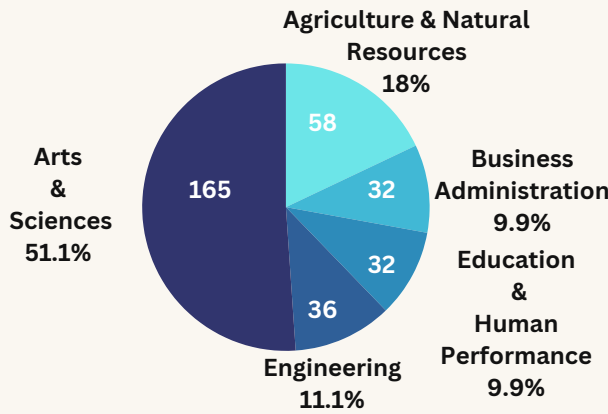

FALL 2023 GRADUATION PROFILE

BACHELORS

MASTERS & DOCTORAL

Graduates by Level & First Time Status

322 Graduates

138 Graduates

Degrees by Colleges

323 Degrees

138 Degrees

Top 5 Programs

Gender

Age Distribution

FALL 2023 GRADUATION PROFILE

BACHELORS

MASTERS & DOCTORAL

Graduates by Ethnicity