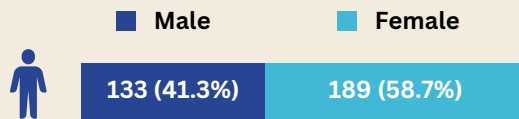

FALL 2023 GRADUATION PROFILE

BACHELORS

MASTERS & DOCTORAL

Graduates by Level & First Time Status

322 Graduates

138 Graduates

Degrees by Colleges

323 Degrees

138 Degrees

Top 5 Programs

Gender

Age Distribution

FALL 2023 GRADUATION PROFILE

BACHELORS

MASTERS & DOCTORAL

Graduates by Ethnicity