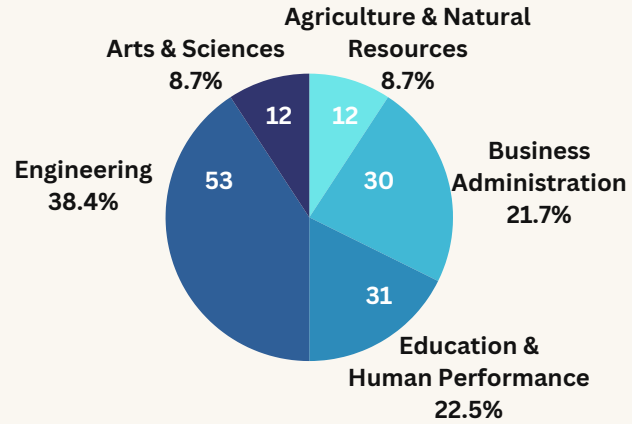

FALL 2023 GRADUATION PROFILE

BACHELORS

MASTERS & DOCTORAL

Graduates by Level & First Time Status

322 Graduates

138 Graduates

Degrees by Colleges

323 Degrees

138 Degrees

Top 5 Programs

Gender

Age Distribution

FALL 2023 GRADUATION PROFILE

BACHELORS

MASTERS & DOCTORAL

Graduates by Ethnicity