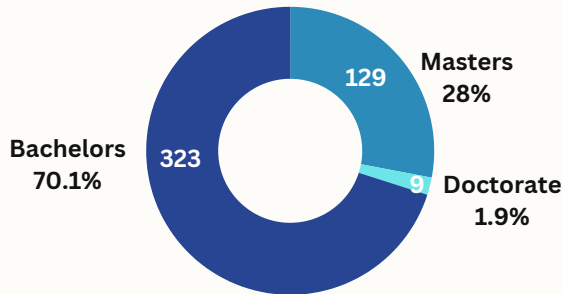

FALL 2023 GRADUATION PROFILE

461 DEGREES

Degrees by Academic Level

Degrees by Colleges

Graduates by Gender

Gender by College

460 GRADUATES

Graduates by Ethnicity

Other : (Unknown, Two or More Races, Native Hawaiian and Asian)

Residence of Origin

In State

Top 5 Counties

Out of State

15 Graduates from 14 states

Foreign

Top 5 Countries

FALL 2023 GRADUATION PROFILE

BACHELORS

MASTERS & DOCTORAL

Graduates by Level & First Time Status

322 Graduates

138 Graduates

Degrees by Colleges

323 Degrees