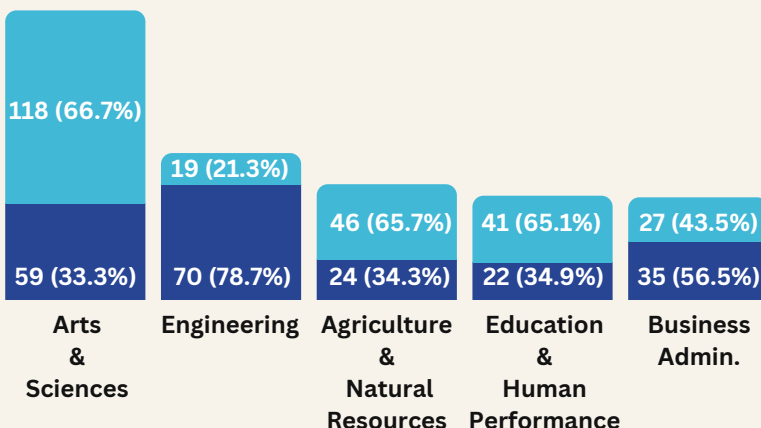

FALL 2023 GRADUATION PROFILE

461 DEGREES

Degrees by Academic Level

Degrees by Colleges

Graduates by Gender

Gender by College

460 GRADUATES

Graduates by Ethnicity

Other : (Unknown, Two or More Races, Native Hawaiian and Asian)

Residence of Origin

In State

Top 5 Counties

Out of State

15 Graduates from 14 states

Foreign

Top 5 Countries