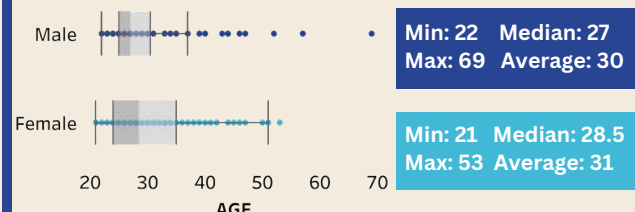

FALL 2023 GRADUATION PROFILE

BACHELORS

MASTERS & DOCTORAL

Graduates by Level & First Time Status

322 Graduates

138 Graduates

Degrees by Colleges

323 Degrees

138 Degrees

Top 5 Programs

Gender

Age Distribution

FALL 2023 GRADUATION PROFILE

BACHELORS

MASTERS & DOCTORAL

Graduates by Ethnicity