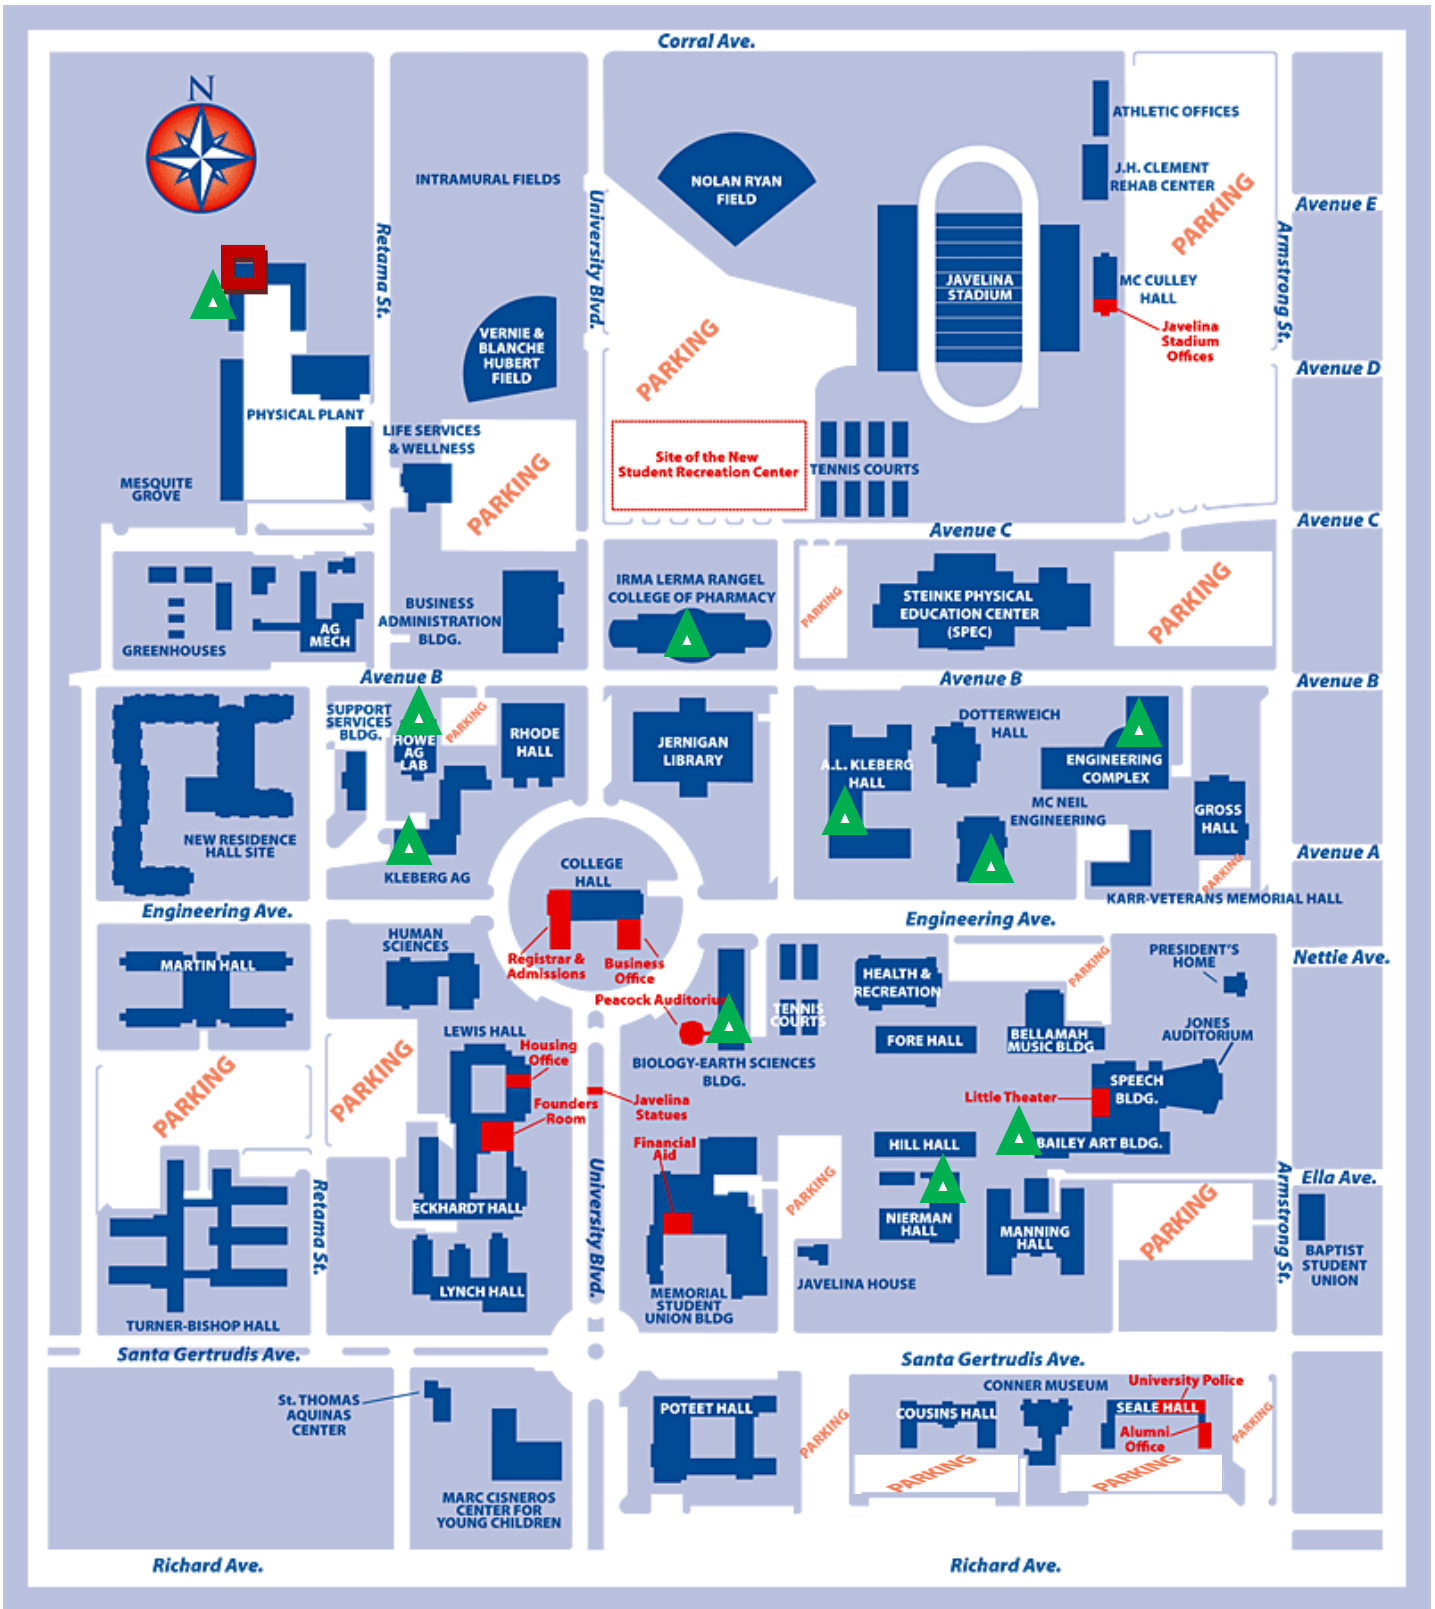

# Satellite Accumulation Areas

-  Hazardous Waste Storage Area
-  Satellite Accumulation Area

# Satellite Accumulation Areas

## Satellite Accumulation Areas:

- Physical Plant
  - EHS Hazardous Waste Storage Area
  - Fluorescent Bulb Accumulation Area
  - Paint Shop
- Nierman Hall (Chemistry)
  - Rooms: 111, 112, 153, 154, 157, 158, 200, 204, 208, 209, 209B, 212, 257, 260, 262, 263, 264
- Biology – Earth Sciences Building
  - Rooms: 101, 103, 117, 212, 213, 214
- Bailey Art Building
  - Rooms: 181, 182
- Engineering Complex
  - Rooms: 223, 224, 225, 226, 228, 229, 230, 231, 233, 234, 235, 236, 239
- McNeil Engineering
  - Rooms: 302, 306
- Kleberg Engineering
  - Rooms: 109, 114, 115
- Kleberg Ag
  - Rooms: 139, 143, 146
- Howe Ag
  - Rooms: 201, 203, 212, 214
- College of Pharmacy
  - Rooms: 234, 235, 303, 306, 309, 312, 315, 337

1 Hazardous Waste Storage Area

60 Satellite Accumulation Areas