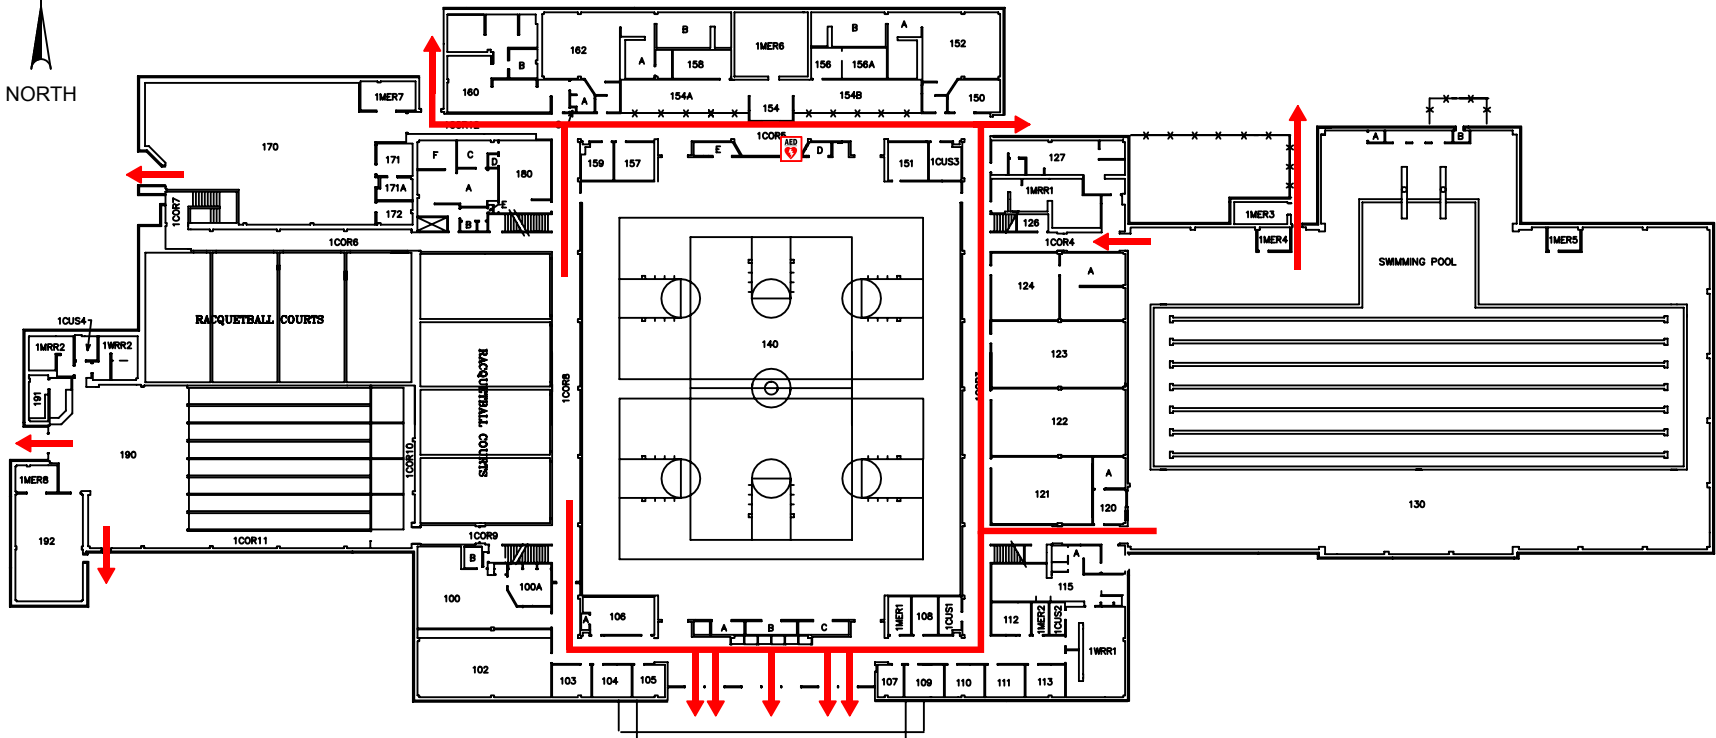

TEXAS A&M - KINGSVILLE

STEIKE PHYSICAL EDUCATION CENTER

FIRE EXIT ROUTE