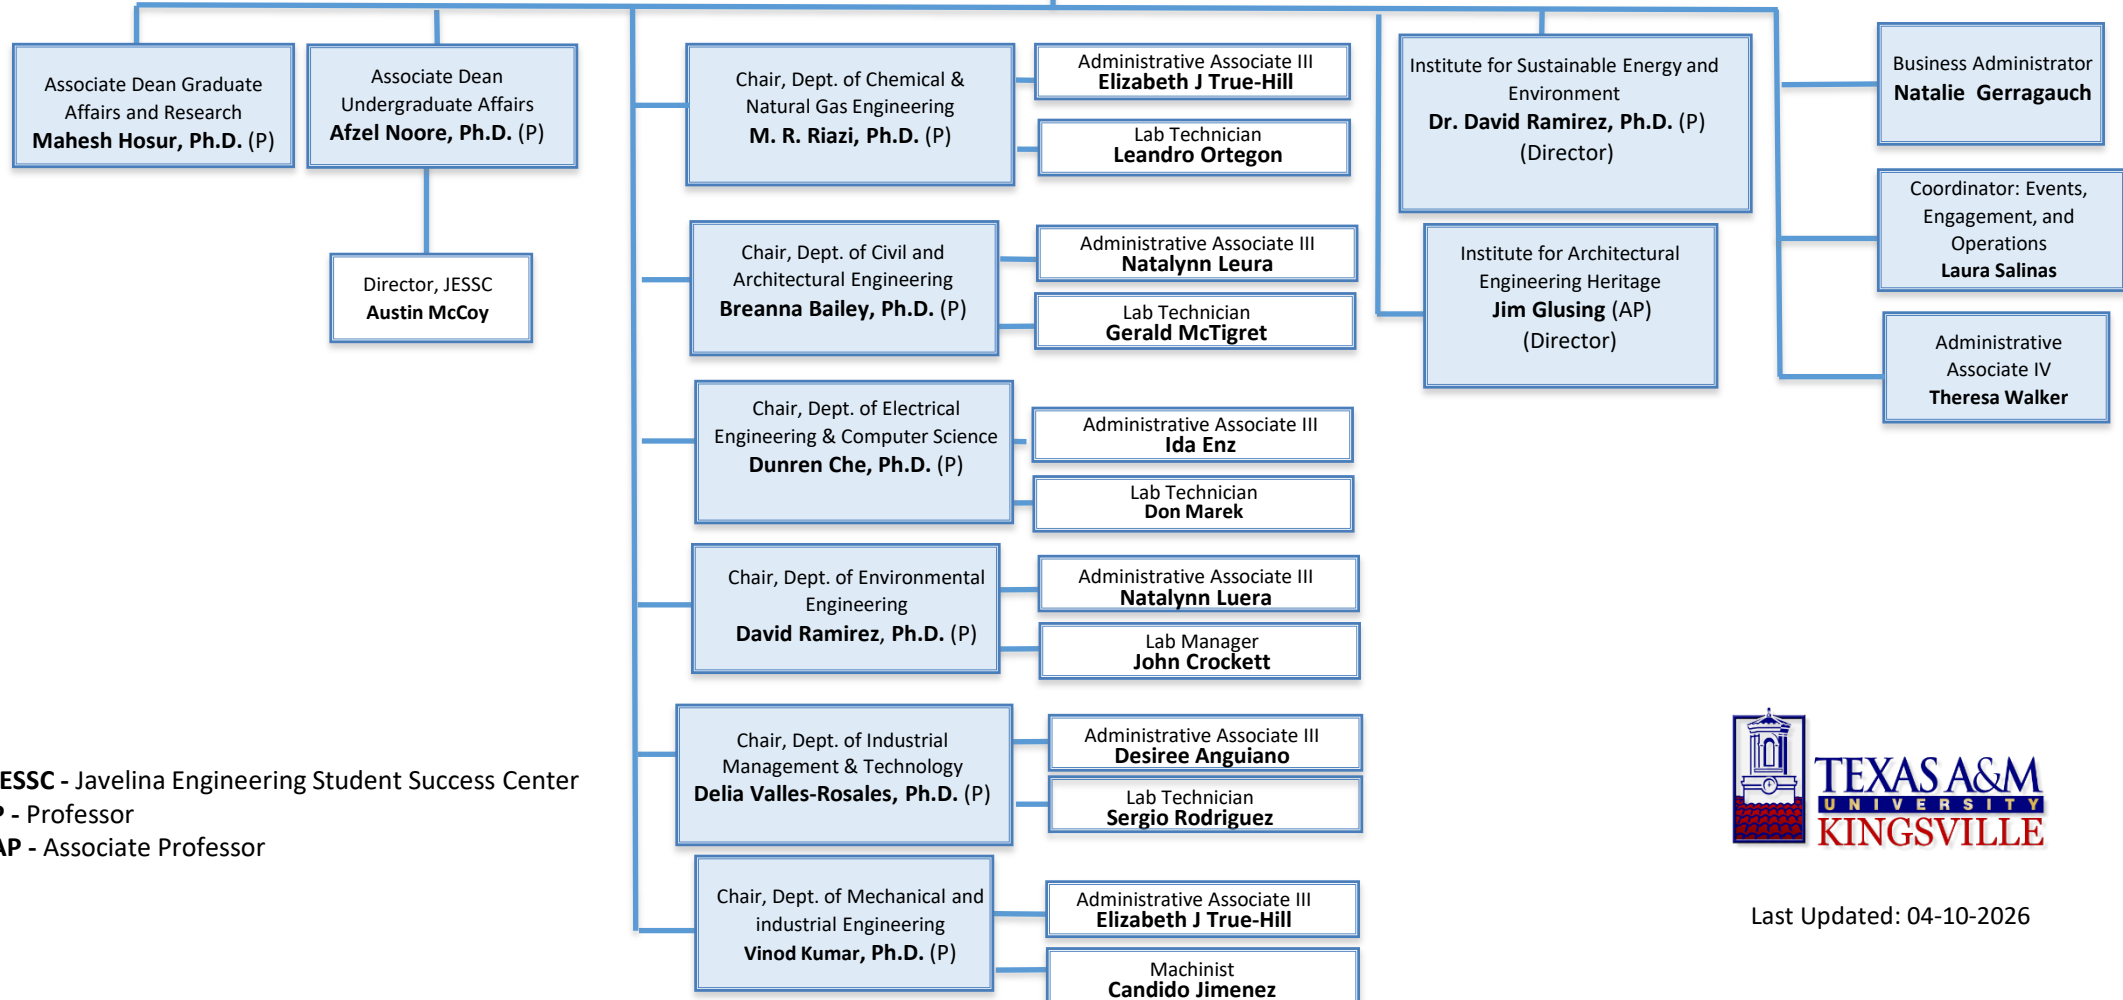

Frank H. Dotterweich College of Engineering

**Dean
Heidi Taboada, Ph.D. (P)**

JESSC - Javelina Engineering Student Success Center
P - Professor
AP - Associate Professor

Last Updated: 04-10-2026