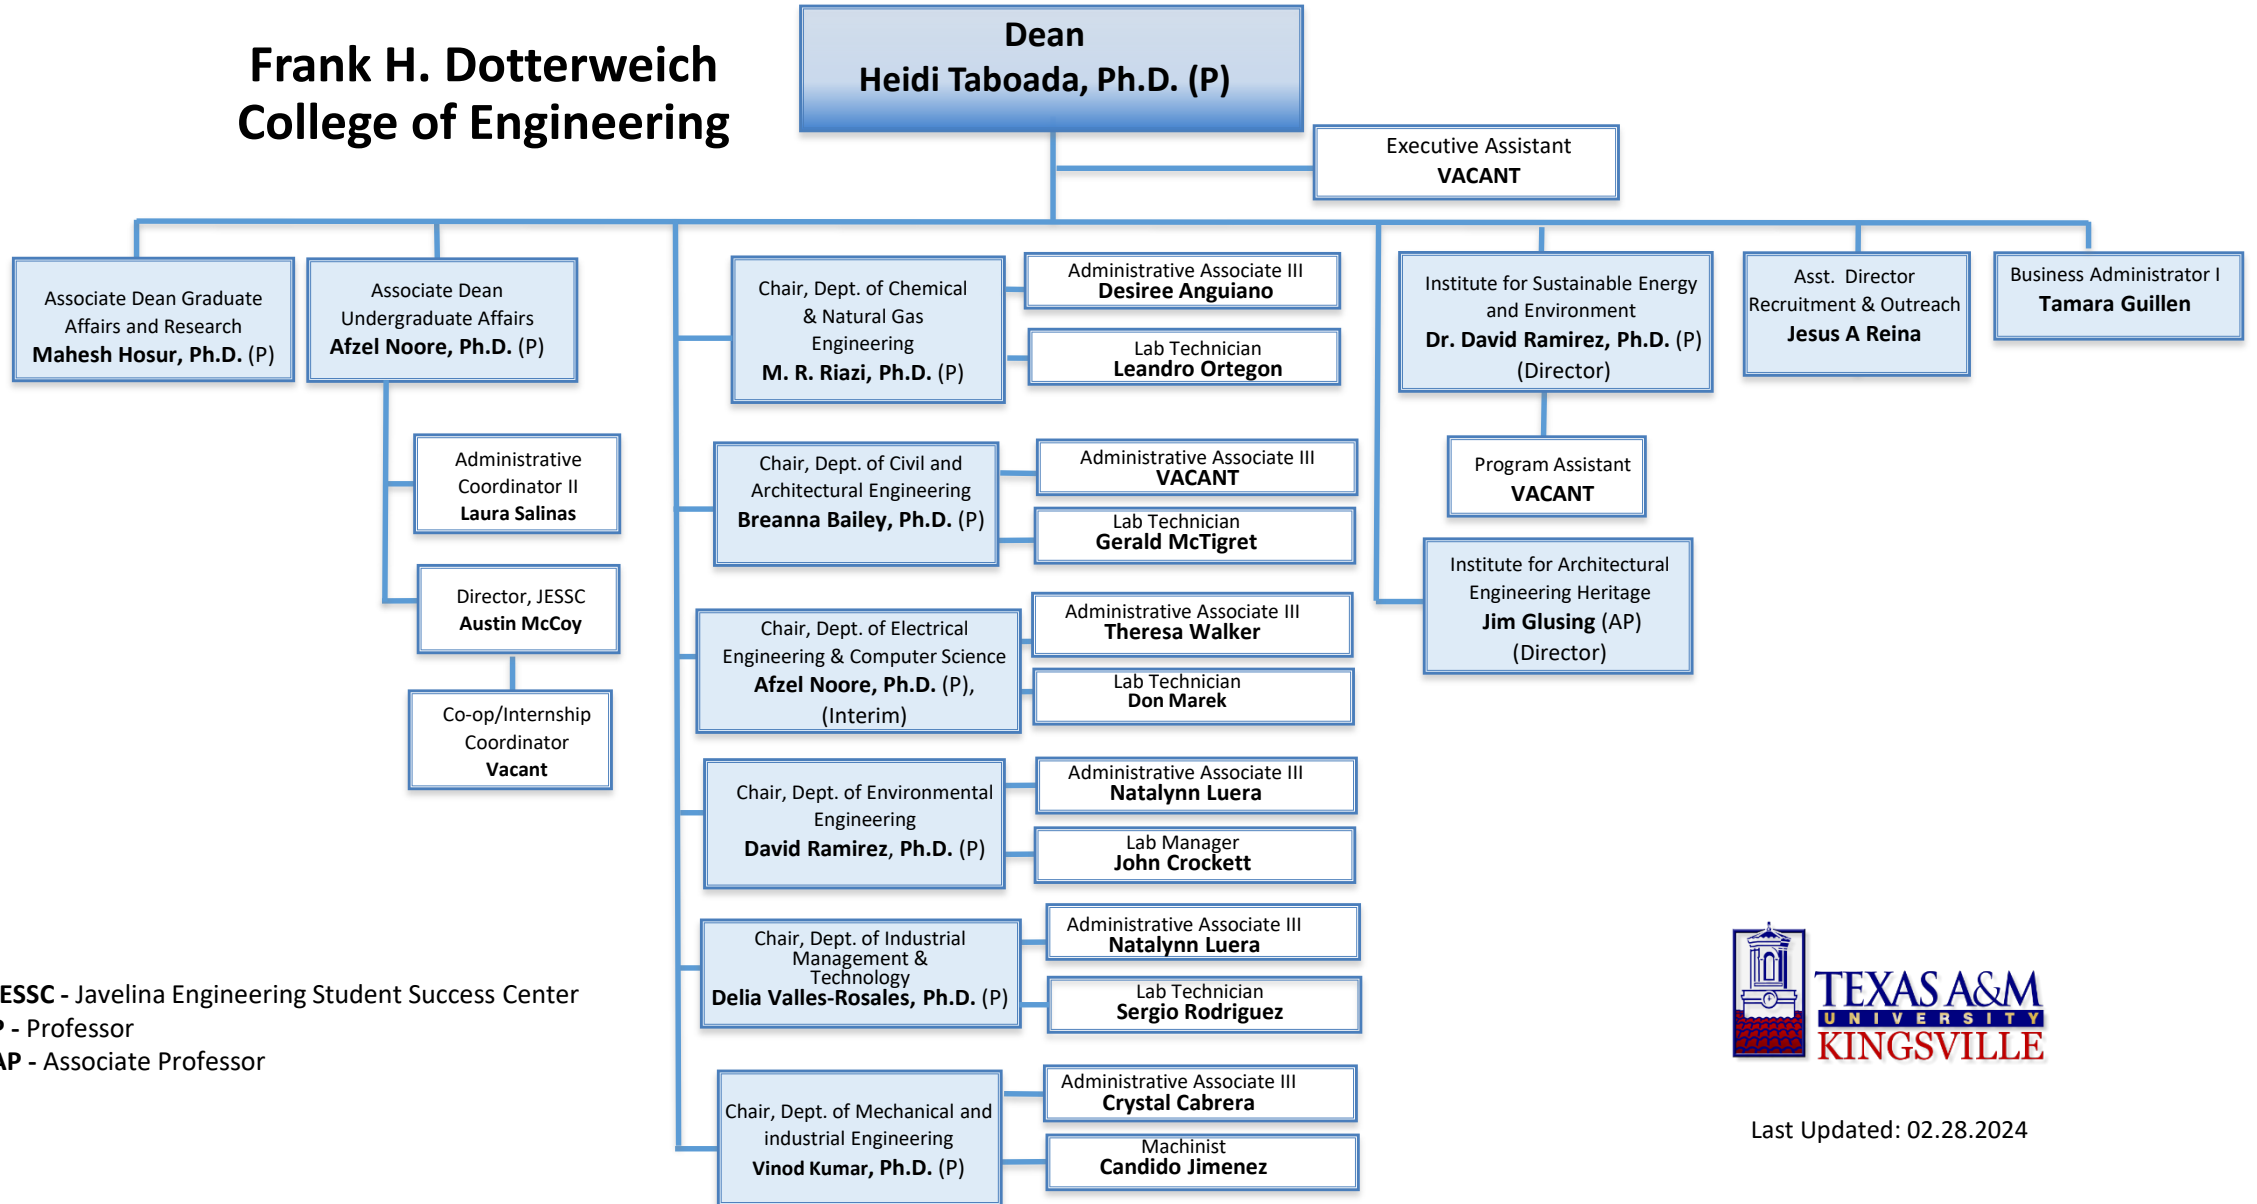

Frank H. Dotterweich College of Engineering

JESSC - Javelina Engineering Student Success Center

P - Professor

AP - Associate Professor

Last Updated: 02.28.2024