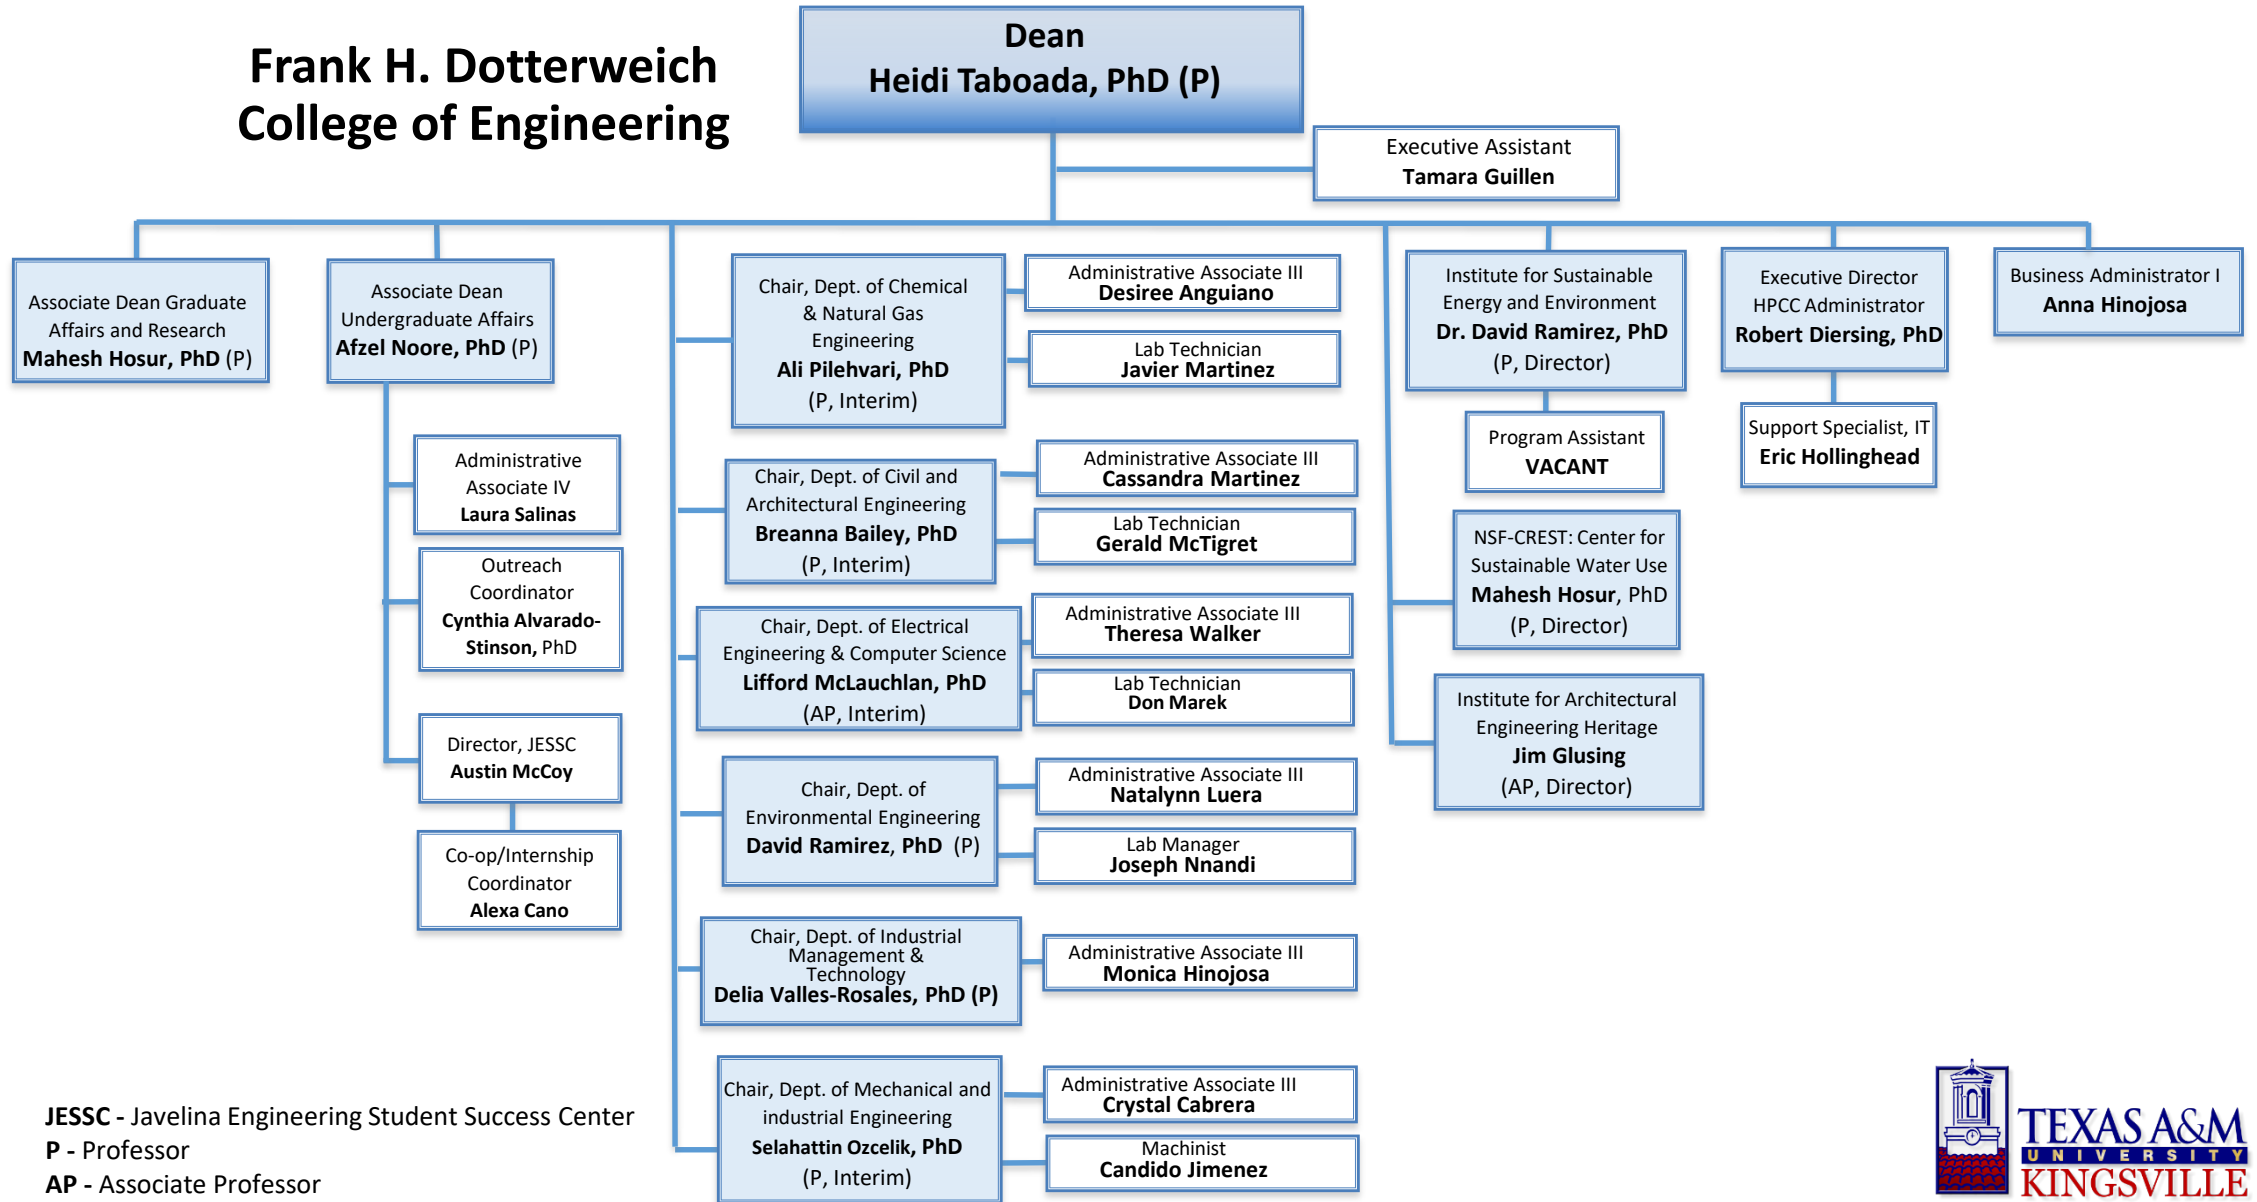

Frank H. Dotterweich College of Engineering

JESSC - Javelina Engineering Student Success Center
 P - Professor
 AP - Associate Professor
 aP – Assistant Professor
 SL – Senior Lecturer