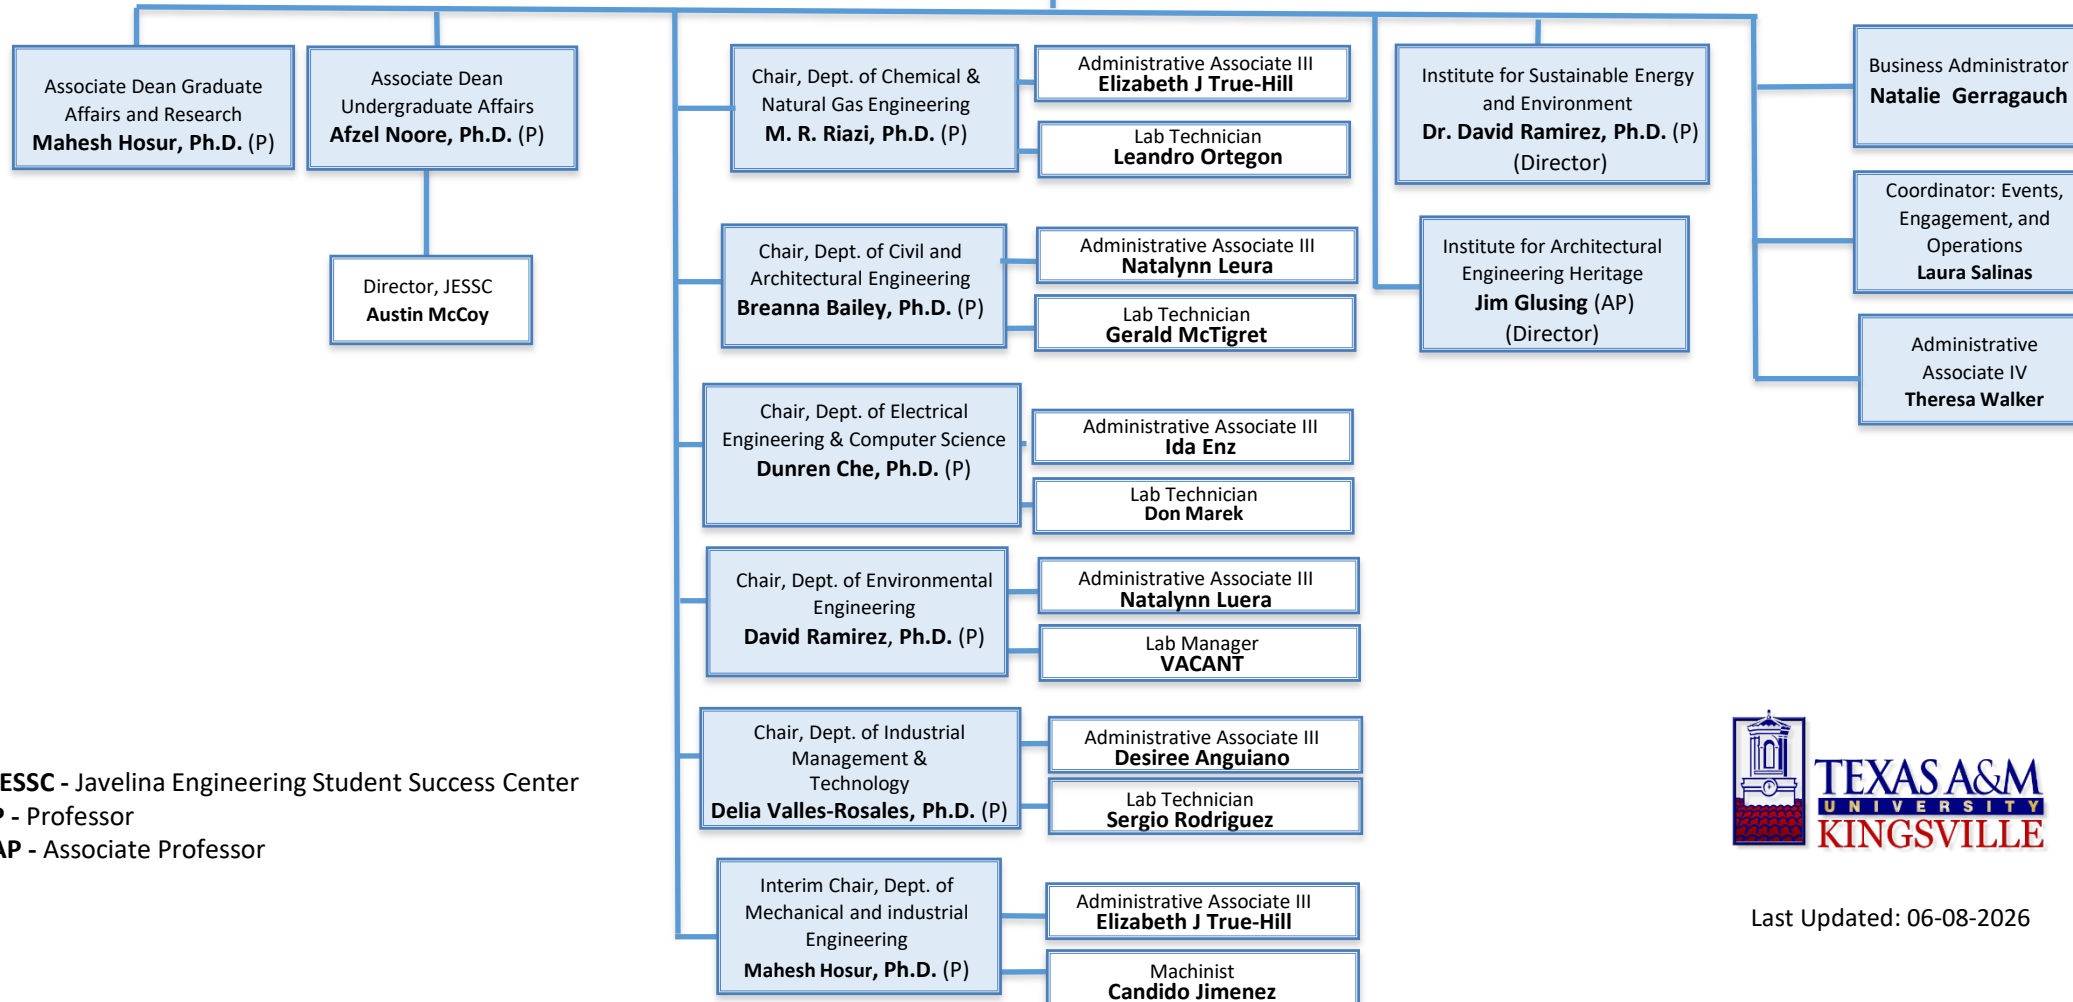

Frank H. Dotterweich College of Engineering

**Dean
Heidi Taboada, Ph.D. (P)**

JESSC - Javelina Engineering Student Success Center
P - Professor
AP - Associate Professor

Last Updated: 06-08-2026