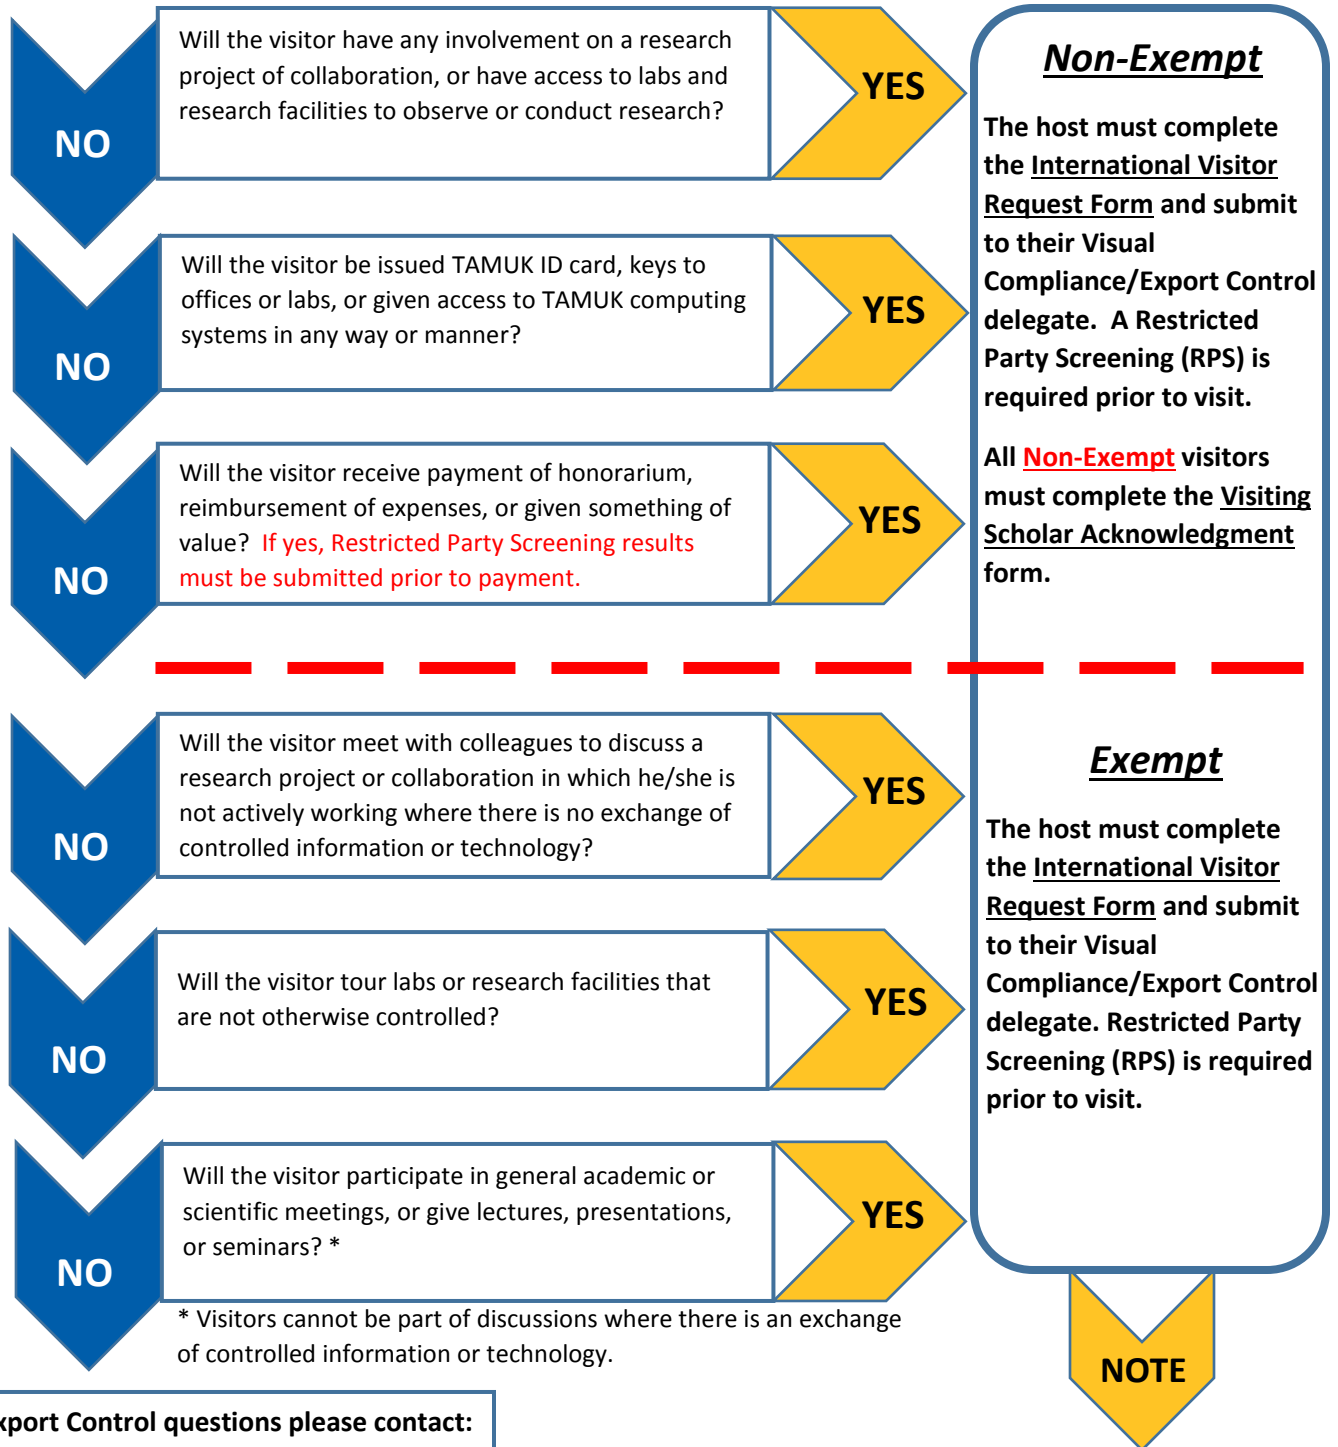

Export Control Decision Making Tree for International Visitors

Purpose of Invitation

For Export Control questions please contact:
ExportControls@tamuk.edu

TAMUK employees who invite international visitors will assume fiduciary responsibility.

Forms can be located on our Export Controls website under the [Forms and Resources](#) section. Please submit all forms to your [Export Control Delegate](#).