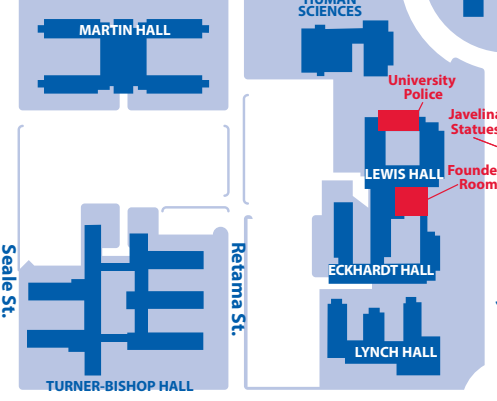

John C. Perez Serpentiarium

Armstrong St.

Avenue E

Avenue D

Avenue C

Avenue B

Avenue A

Nettie Ave.

Ella Ave.

BAPTIST STUDENT UNION

TEXAS A&M UNIVERSITY KINGSVILLE®

700 University Blvd.
Kingsville, TX 78363-8202
www.tamuk.edu

Important Phone Numbers

- Main Switchboard361.593.2111
- Admission361.593.2315
- Business Office361.593.2616
- Financial Aid361.593.3911
- Housing361.593.3419
- Registrar361.593.2811