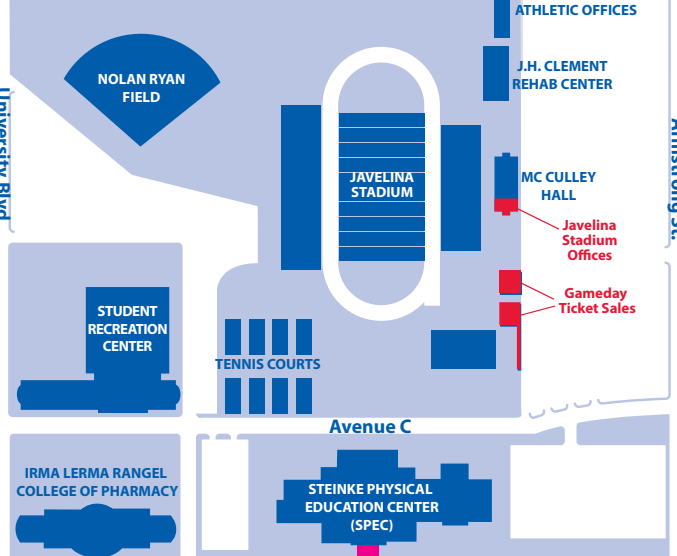

John C. Perez Serpentiarium

Armstrong St.

Avenue E

Avenue D

Avenue C

Avenue B

Avenue A

Nettie Ave.

Ella Ave.

BAPTIST STUDENT UNION

TEXAS A&M UNIVERSITY KINGSVILLE®

700 University Blvd.
Kingsville, TX 78363-8202
www.tamuk.edu

Important Phone Numbers

- Main Switchboard361.593.2111
- Admission361.593.2315
- Business Office361.593.2616
- Financial Aid361.593.3911
- Housing361.593.3419
- Registrar361.593.2811