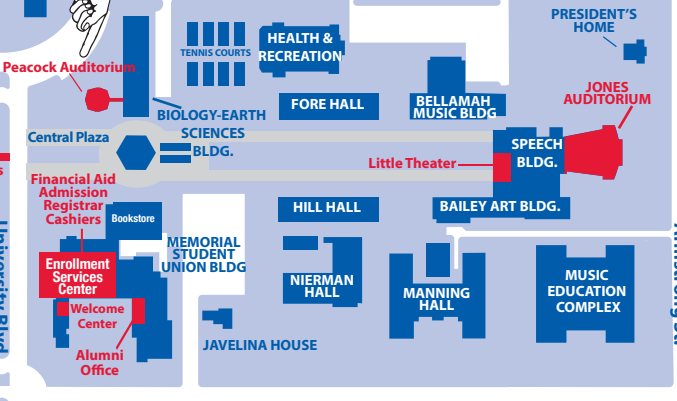

John C. Perez Serpentiarium

Armstrong St.

Avenue E

Avenue D

Avenue C

Avenue B

Avenue A

Nettie Ave.

Ella Ave.

BAPTIST STUDENT UNION

TEXAS A&M UNIVERSITY KINGSVILLE®

700 University Blvd.
Kingsville, TX 78363-8202
www.tamuk.edu

Important Phone Numbers

- Main Switchboard361.593.2111
- Admission361.593.2315
- Business Office361.593.2616
- Financial Aid361.593.3911
- Housing361.593.3419
- Registrar361.593.2811