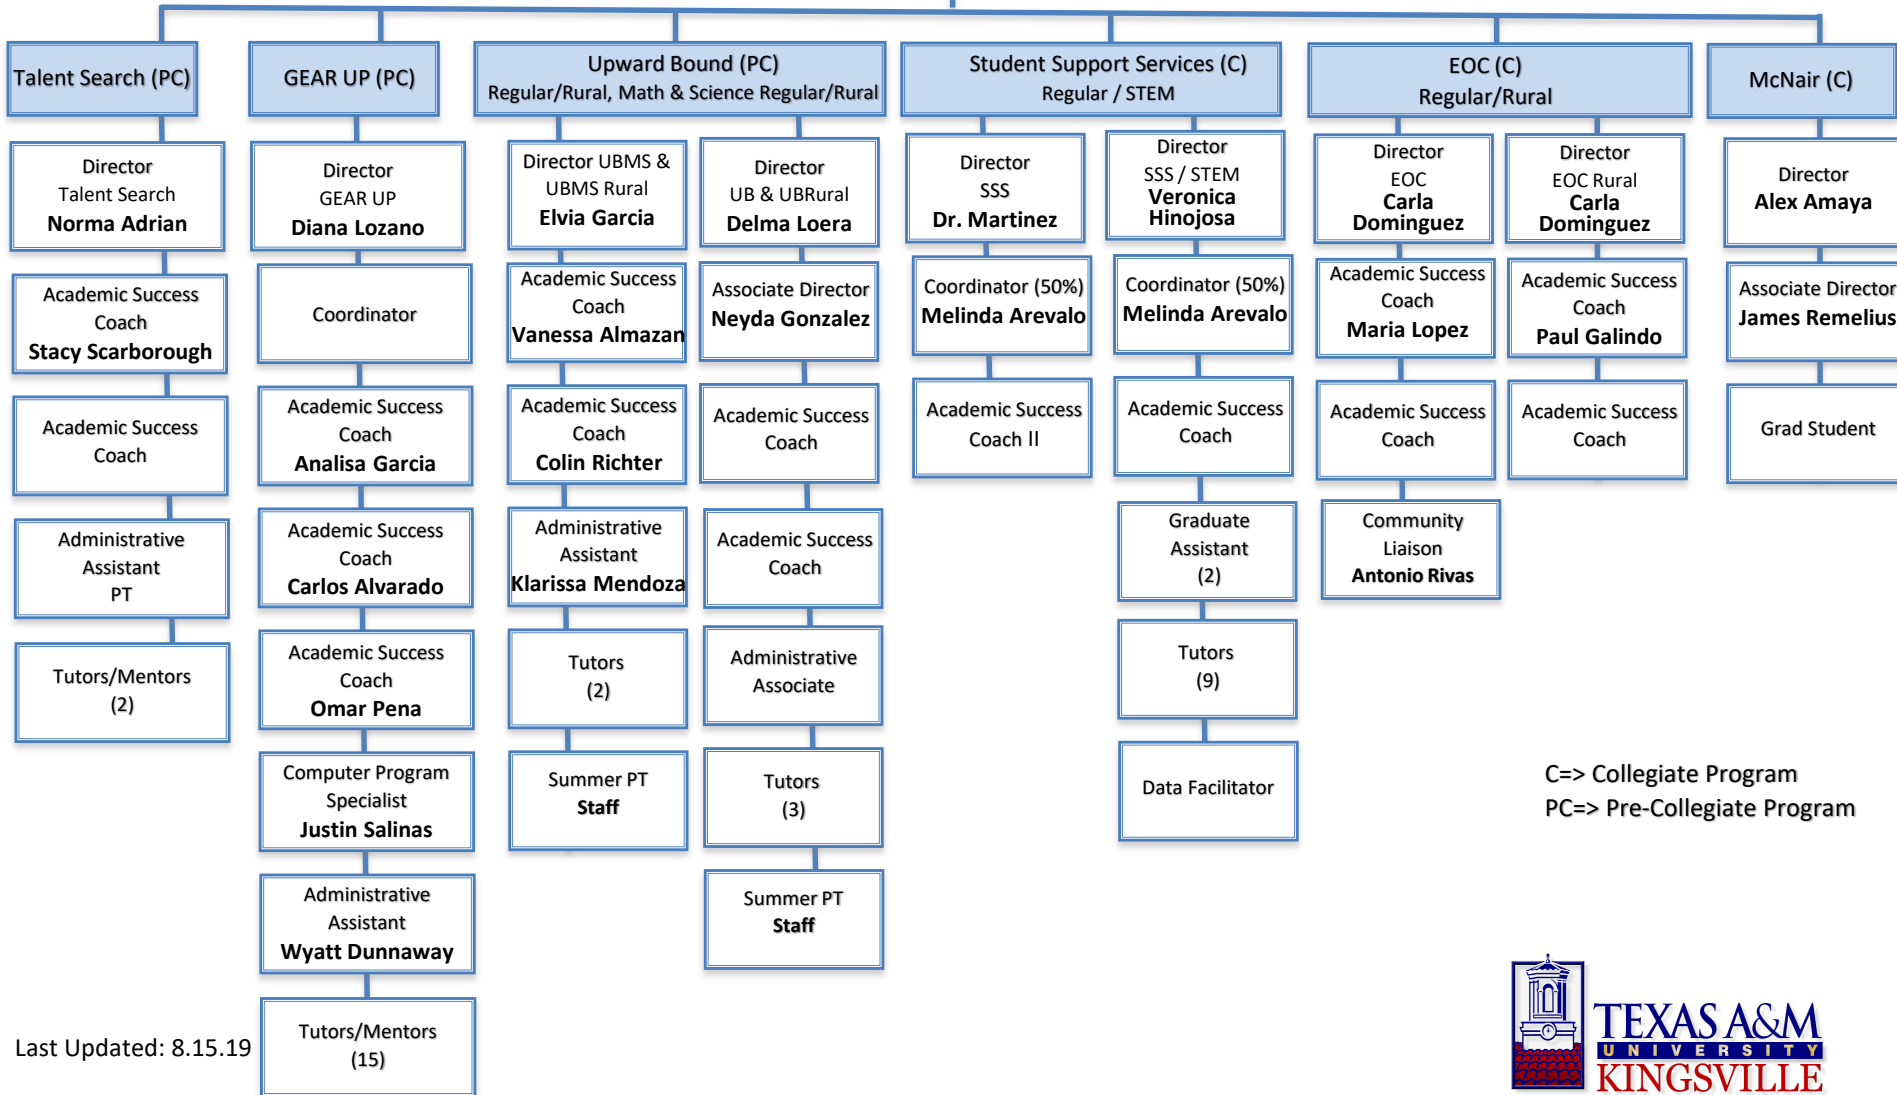

Office of Student Access

**Provost / VP Academic Affairs
Dr. G. Allen Rasmussen**

**Interim Associate Vice President
Academic Affairs
Dr. Maria Emilia Martinez**

Administrative Coordinator

**Administrative Coordinator
Angelica Olivo**

C=> Collegiate Program
PC=> Pre-Collegiate Program