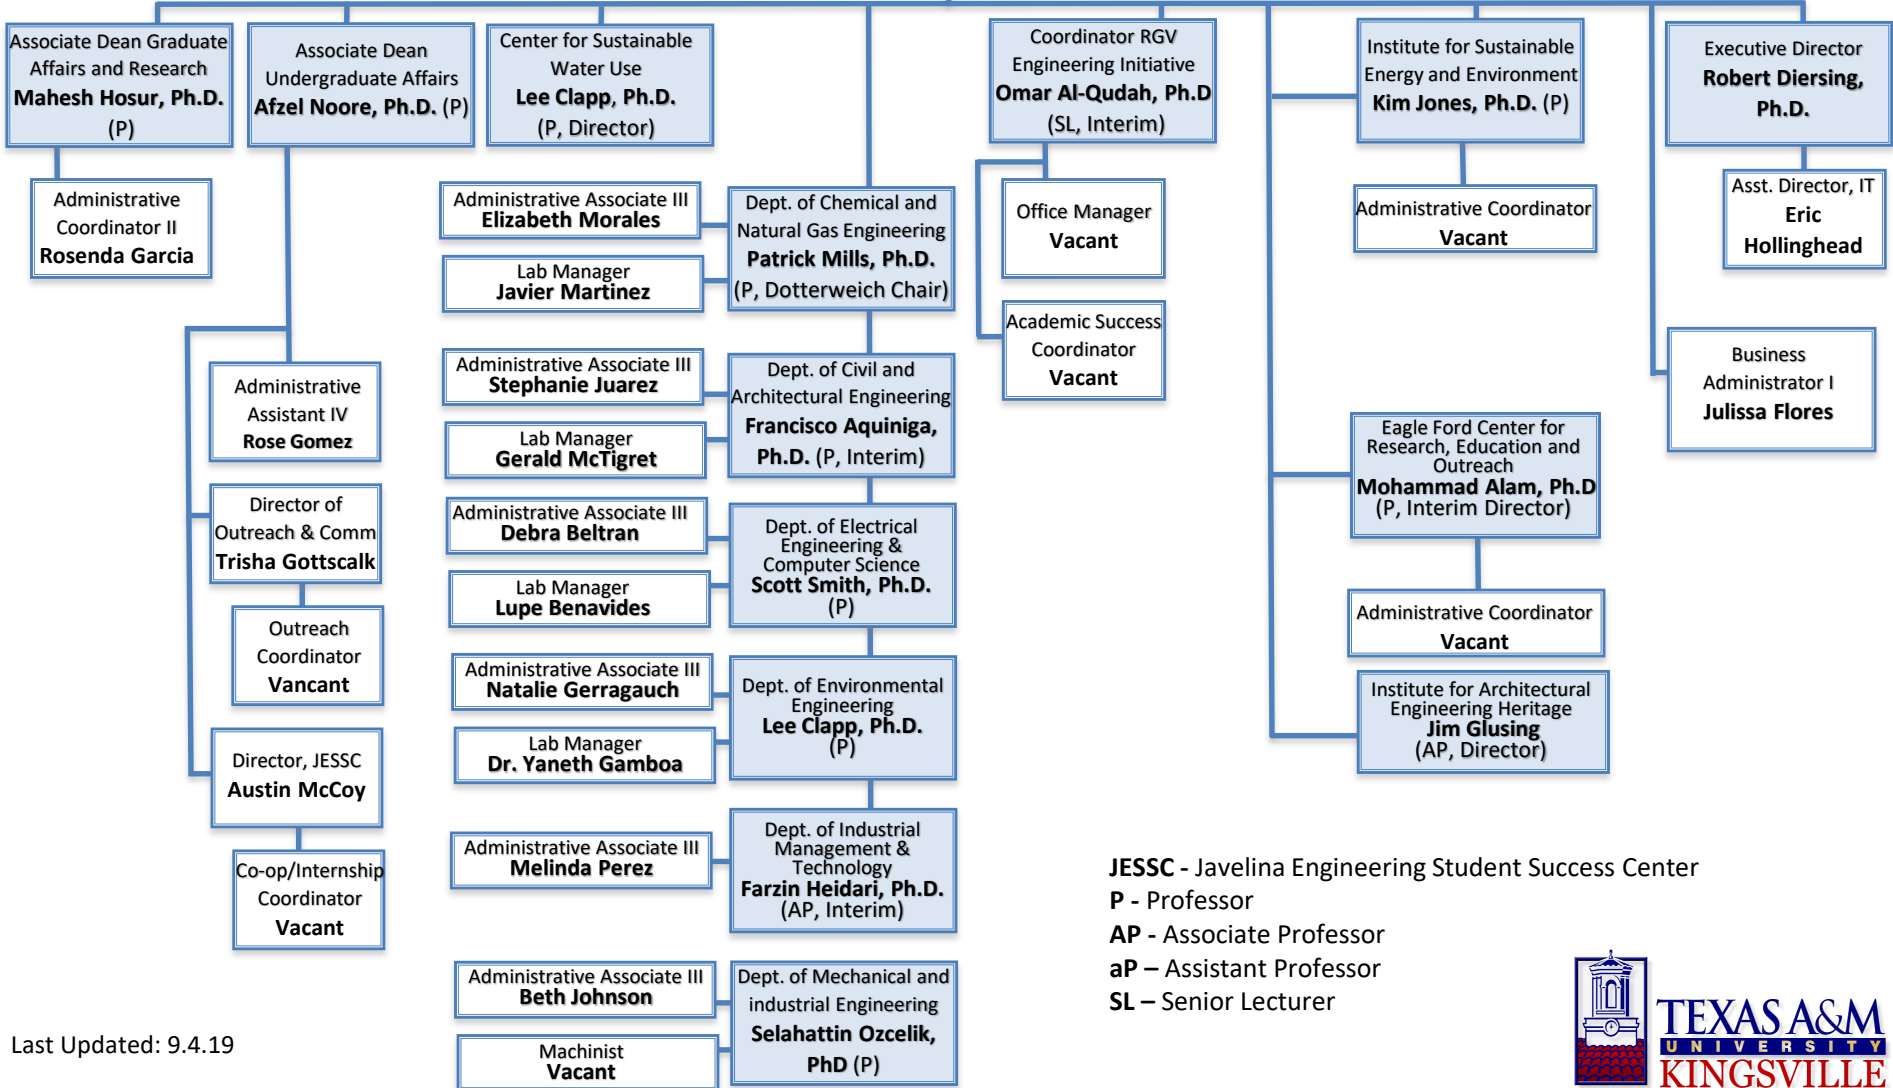

# Frank H. Dotterweich College of Engineering

**Dean  
Mohammad S. Alam PhD (P)**

**Executive Assistant  
Tamara Guillen**

**JESSC - Javelina Engineering Student Success Center**  
**P - Professor**  
**AP - Associate Professor**  
**aP – Assistant Professor**  
**SL – Senior Lecturer**